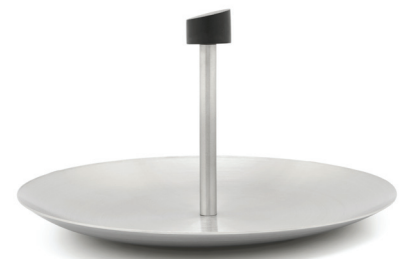

**Candle holder Oblique**, set of 3  
Stainless steel  
8116070

Oblique is an impressive showcase of Dutch Design with materials and shapes that blend perfectly with the latest trends in interior design. The selected materials of stainless steel, glass and sandstone resin are a perfect response to the latest contemporary interior fashion. The satin finish makes for a tough, young look that will appeal to a broad swathe of consumers. All objects are asymmetrically shaped, which gives Oblique a special edge.

**Hurricane lamp Oblique**  
Stainless steel  
8117070

**Tealight holder Oblique**, set of 3  
Stainless steel  
8115070

**Bonbon dish Oblique**  
Stainless steel  
8121070

**Tealight holder Oblique** for 5 tealights  
Sandstone resin  
8118070

**Candle holder Oblique**, set of 2  
Sandstone resin  
8119070

**Fruit bowl Oblique**  
Stainless steel  
8122070